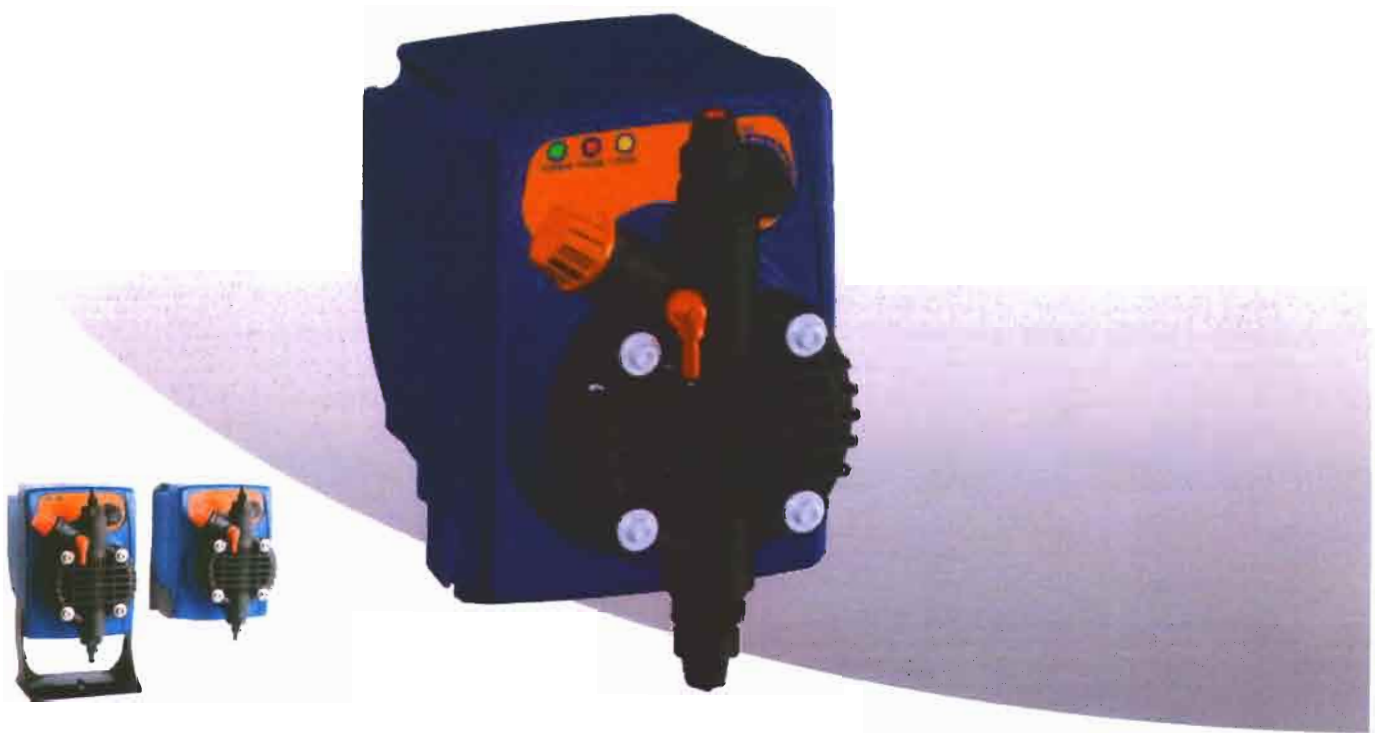

#### **Constant Flow rate**

- Led to show pump running and flow regulation knob

#### **Proportional flow to a digital signal (e.g.: water-meter pulse-sender)**

- Led to show pump running
- 1:1 mode, 1 signal – 1 pump stroke
- Time mode, 1 signal – adjustable dosing time (0-60 sec)
- Key select working mode
- Knob to adjust dosing time (0-60 seconds)
- Level probe input

(\*) Other power supply, please contact the headquarters

Dimensions	Materials
	<p><b>Corpo pompa:</b> polypropylene (on request: PVC, SS316, PTFE, PVDF)</p> <p><b>Diaphragm:</b> PTFE</p> <p><b>Connections:</b> polypropylene</p> <p><b>Foot filter:</b> polypropylene</p> <p><b>Injection valve:</b> polypropylene</p> <p><b>Suction tube:</b> PVC crystal</p> <p><b>Delivery tube:</b> polyethylene</p> <p><b>Lip valves (standard):</b> FPM (on request: silicon, EPDM, NBR)</p> <p><b>Ball valves (on request):</b> Pyrex, SS316</p> <p><b>Seats:</b> FPM (on request: silicon, EPDM, PTFE, NBR)</p>